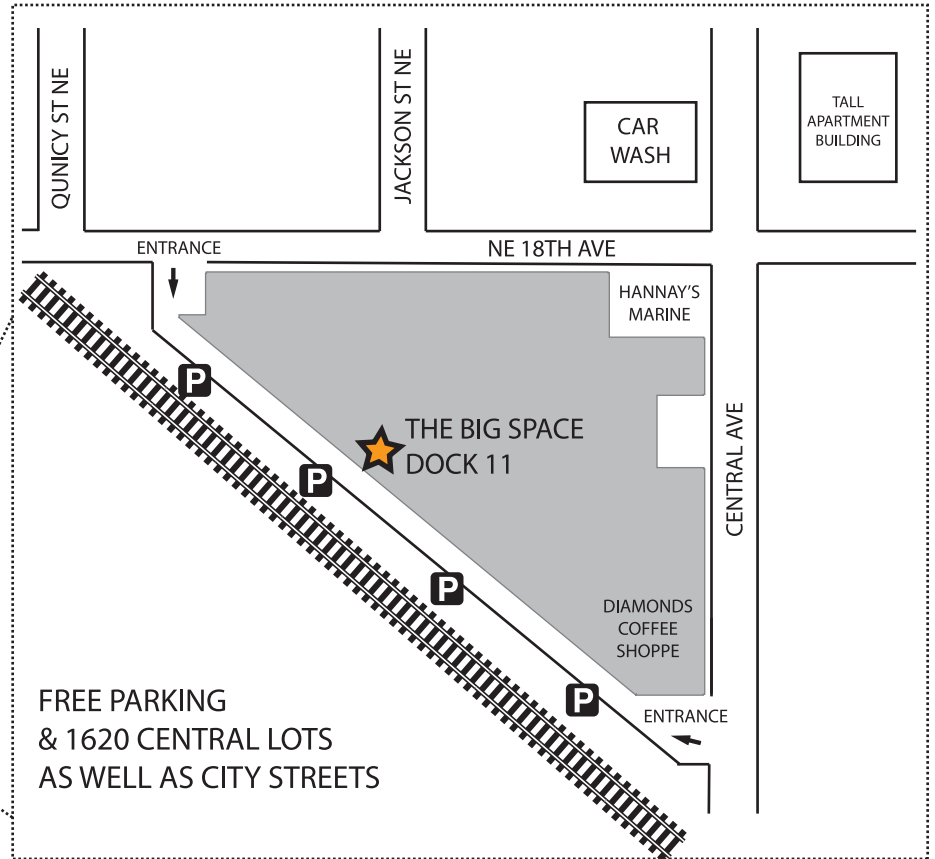

1618-1620 CENTRAL AVE NE, MPLS

FRI MAY 14 >> 5PM-10PM
 SAT MAY 15 >> 12PM-8PM
 SUN MAY 16 >> 12PM-5PM

OVER 35+ OPEN THORP & CBC STUDIOS
 THROUGHOUT THE BUILDING

9+ GROUP SHOWS AND EVENTS
 60+ ARTISTS, PERFORMERS AND CREATORS

FREE PARKING
 & 1620 CENTRAL LOTS
 AS WELL AS CITY STREETS